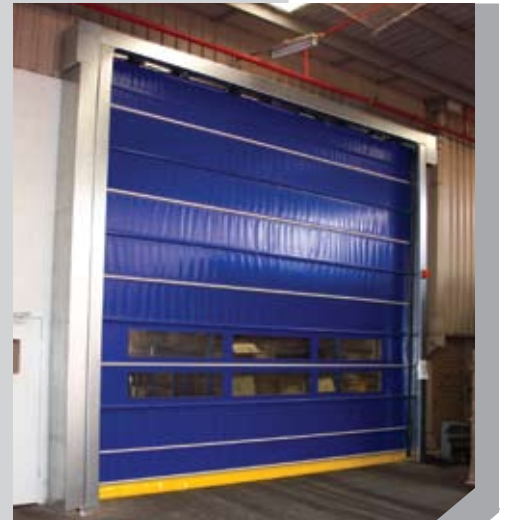

rapid opening doors

Profile rapid door in a pharmaceutical facility

Profile rollup rapid door operating in a coolroom

Profile rapid doors up to 4.5 m high and 3.5 m wide

- Provides quick and convenient access for high usage doors
- Stabilises the air temperature, enhances hygiene and security
- Time proven design, reliable and cost effective operation
- Innovative design features incorporating unique technologies
- Operates in ambient temperatures and in coolrooms

Australian Made

The Hi-Tech Cost Effective Solution To Door Access

opening rapid doors fast

Large Cadence foldup rapid door for large door openings up to 6.5 m high and 6.0 m wide

Exceptional Design Features

- High speed operation 1 to 2.5 metres per second
- Tough, durable curtain polyester PVC coated
- Fibreglass curtain stiffeners rebound on impact
- Individual curtain segments easily replaced
- Large view ports provides excellent visibility
- Sophisticated microprocessor controlled functions
- Displays show the doors operation and status.-
- Low friction guides ensures smooth running
- Industrial rated drive, sensors and components
- Designed for continuous high speed operation
- Exclusive active and passive safety features
- Exceeds new international safety standards

Cadence rapid door opens in a folding and stacking action

Optional Functionality

- Power supply 415 V three phase or 240 V single phase
- Constant or variable speed drive and door operation
- Detectors induction loops, remote control, motion detectors, photocells, push button and pull switch
- Securities safety edge, floor marking and lights
- Auto open or continuing operation when the power fails
- Dual open heights and other function specific controls